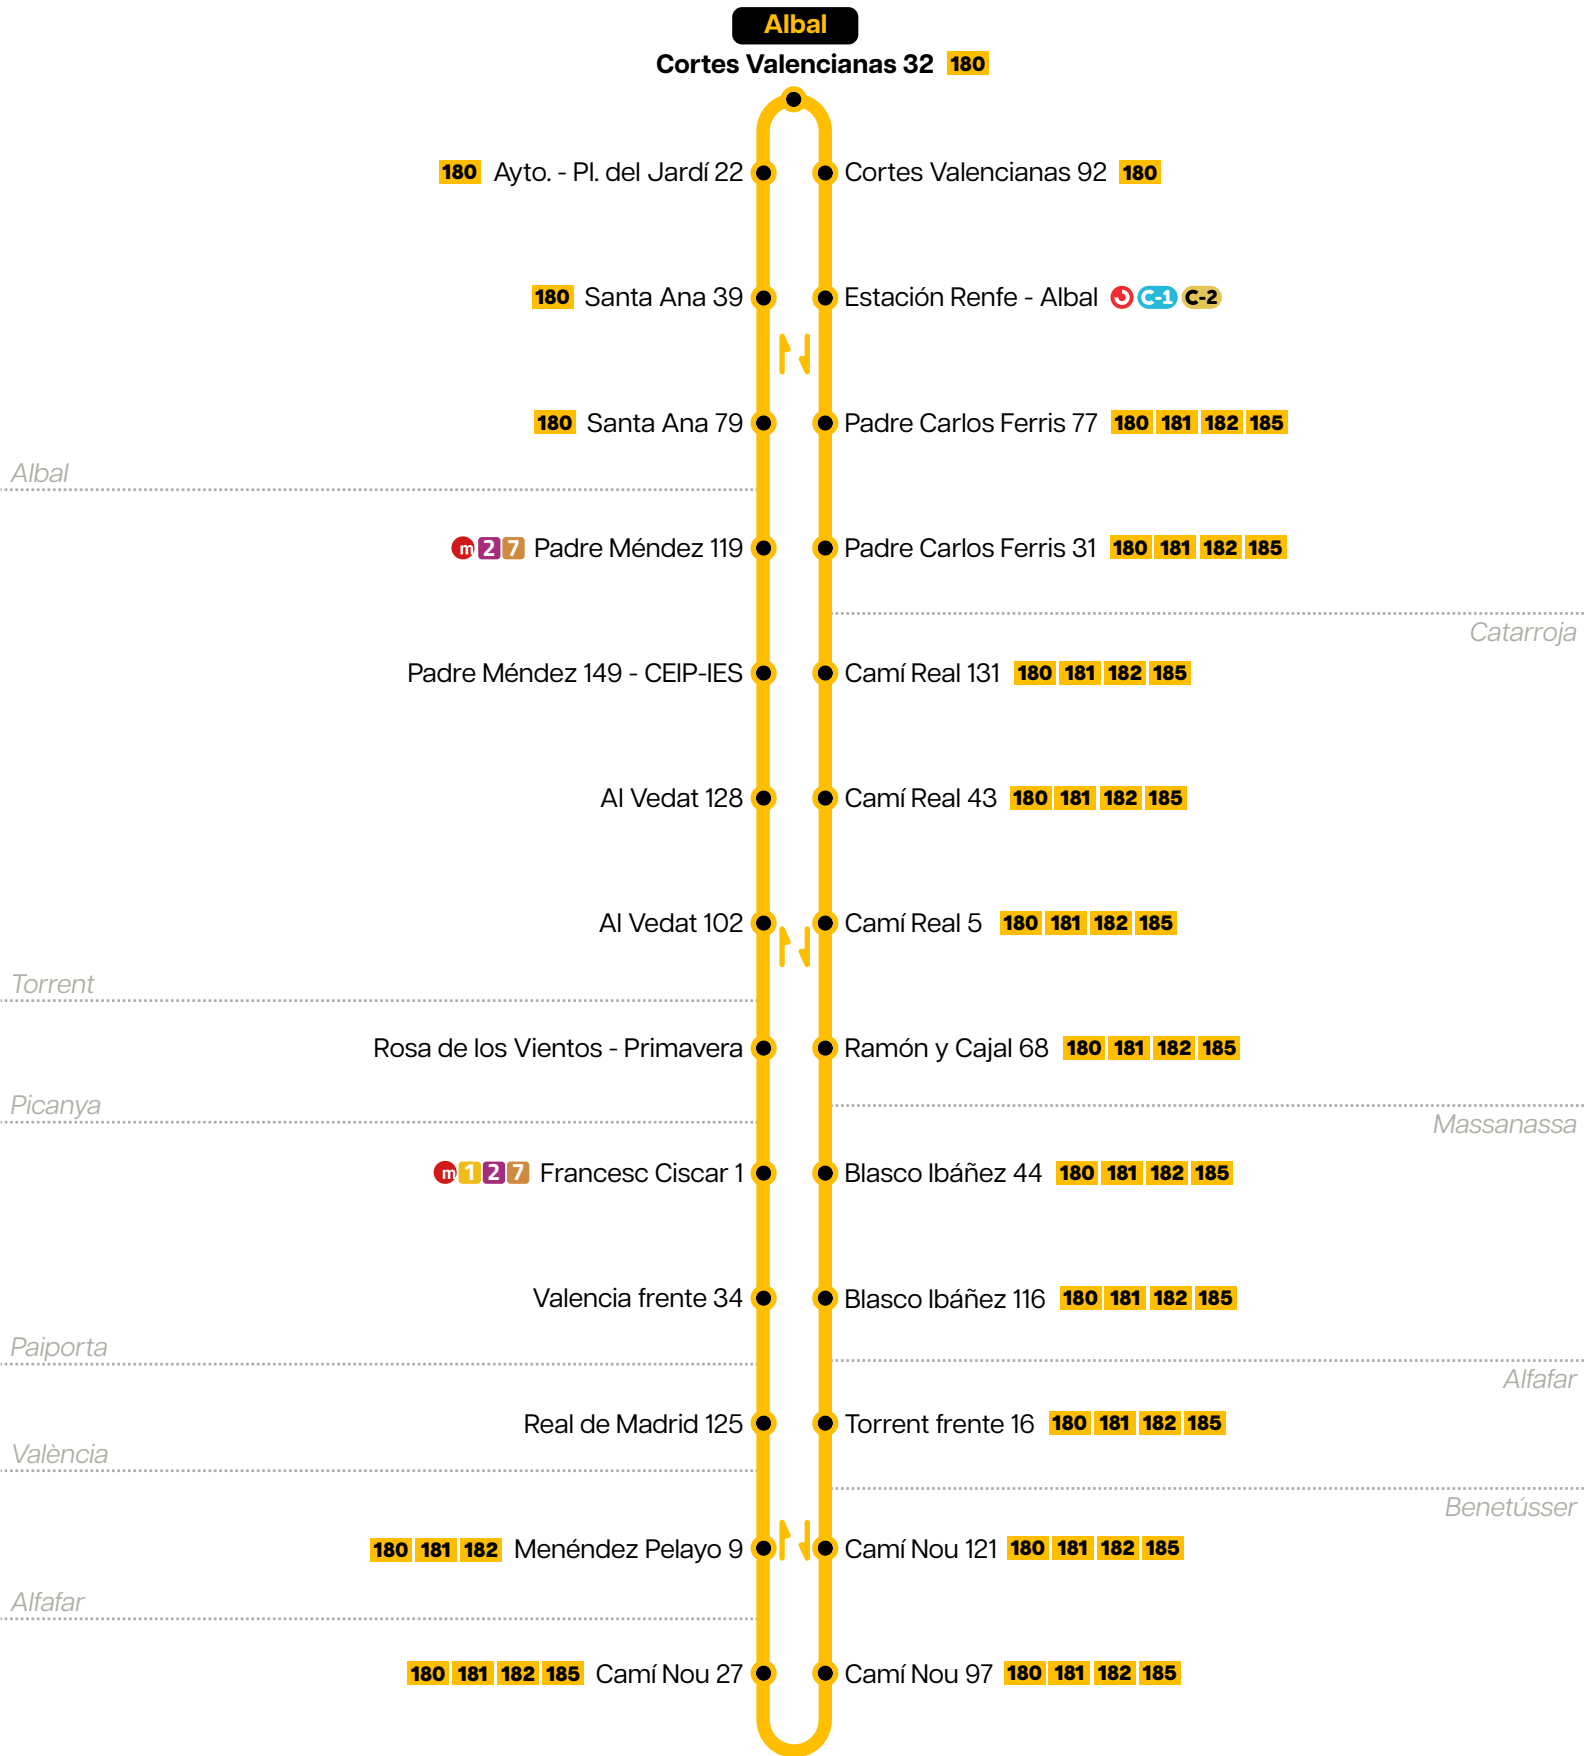

186B

Albal → Paiporta → Torrent